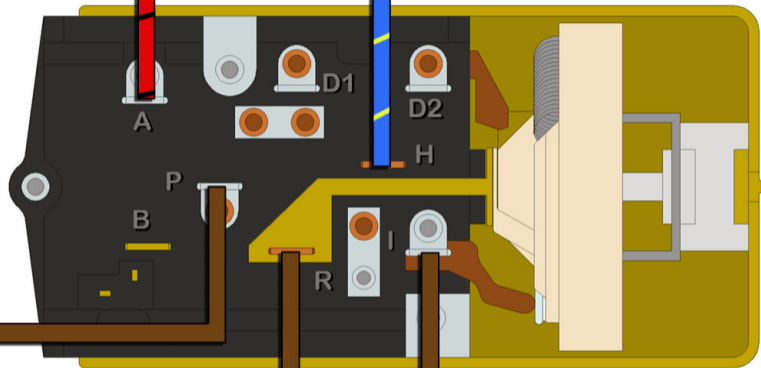

#907 HEADLIGHT POWER

#928 HEADLIGHT POWER TO SWITCH (POWER B+)

Wire #959 (Orange) of the
"HEADLIGHT SWITCH"
section is not needed
with this switch.

FORD HEADLIGHT SWITCH

#927 TO FRONT PARK LIGHTS

#929 TO REAR TAIL LIGHTS

#930 INSTRUMENT PANEL LIGHTING

PAINLESS
PERFORMANCE PRODUCTS